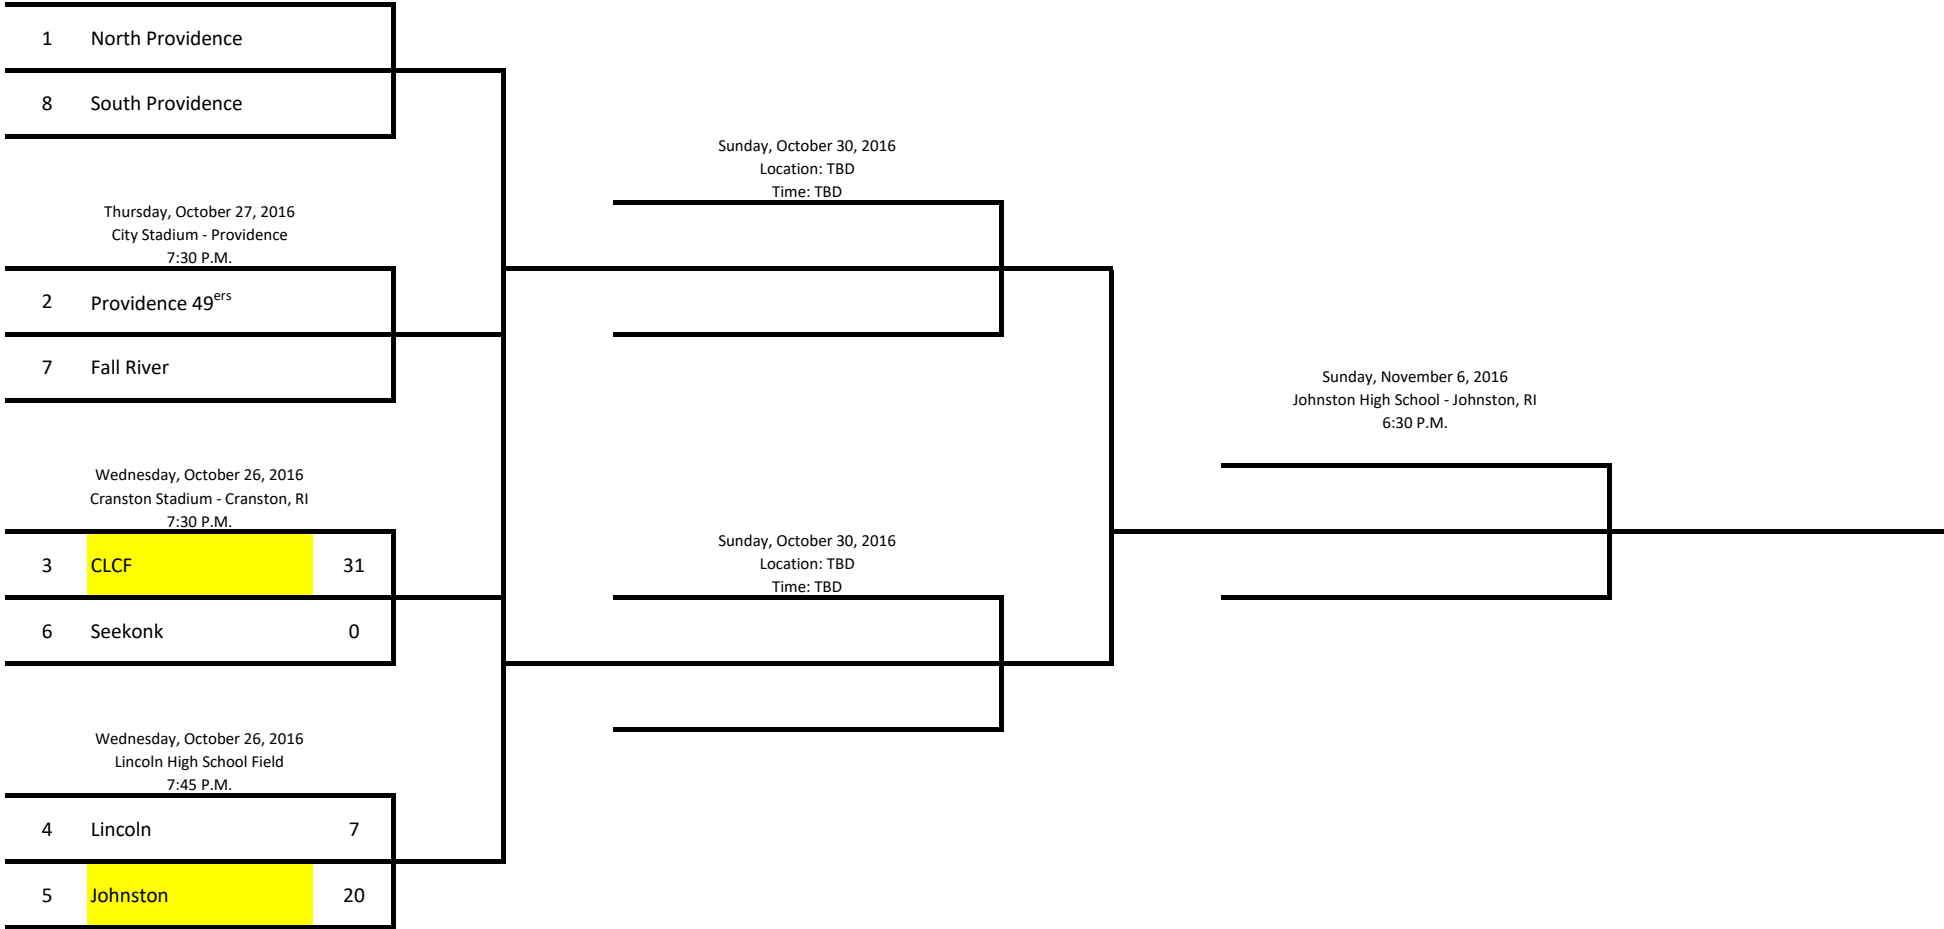

13 and Under

Thursday, October 27, 2016
Lincoln High School Field
7:45 P.M.

1	North Providence
8	South Providence

Thursday, October 27, 2016
City Stadium - Providence
7:30 P.M.

2	Providence 49ers
7	Fall River

Wednesday, October 26, 2016
Cranston Stadium - Cranston, RI
7:30 P.M.

3	CLCF	31
6	Seekonk	0

Wednesday, October 26, 2016
Lincoln High School Field
7:45 P.M.

4	Lincoln	7
5	Johnston	20

Sunday, October 30, 2016
Location: TBD
Time: TBD

1	North Providence
2	Providence 49ers

Sunday, October 30, 2016
Location: TBD
Time: TBD

3	CLCF	31
4	Lincoln	7

Sunday, November 6, 2016
Johnston High School - Johnston, RI
6:30 P.M.

3	CLCF	31
5	Johnston	20