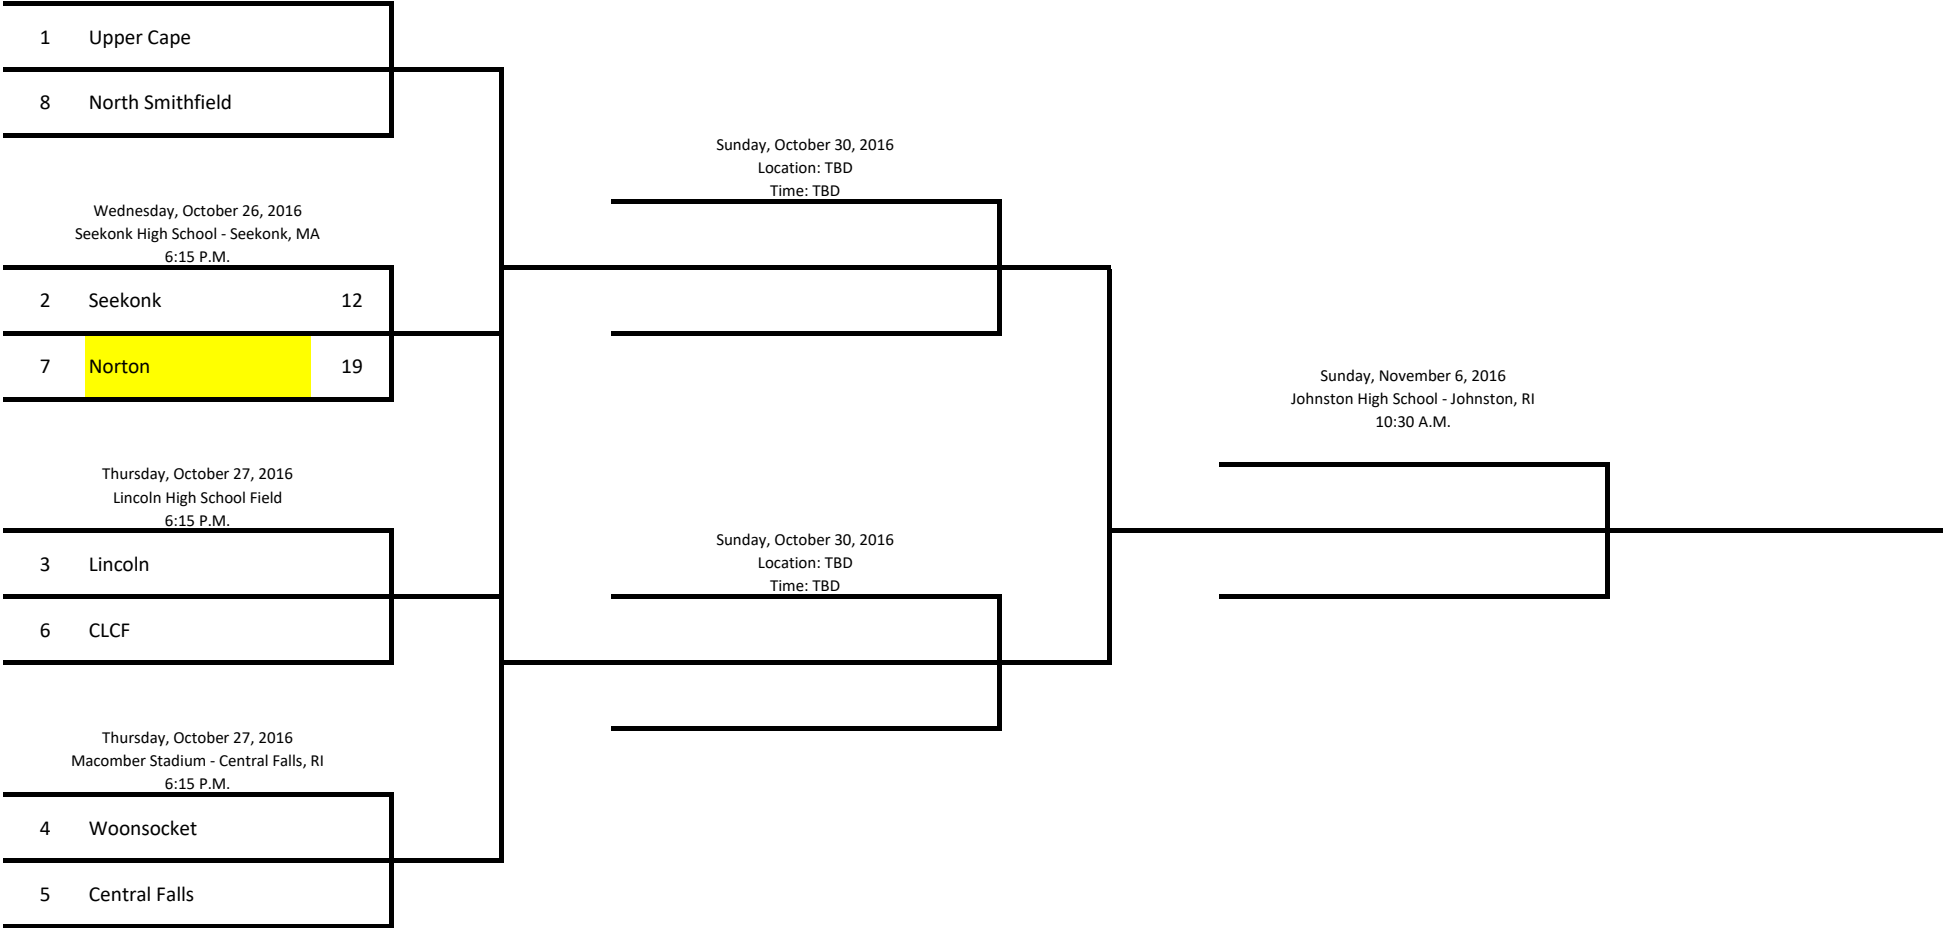

9 and Under

Thursday, October 27, 2016
North Smithfield High School Field - North Smithfield
6:15 P.M.

1	Upper Cape	
8	North Smithfield	

Wednesday, October 26, 2016
Seekonk High School - Seekonk, MA
6:15 P.M.

2	Seekonk	12
7	Norton	19

Thursday, October 27, 2016
Lincoln High School Field
6:15 P.M.

3	Lincoln	
6	CLCF	

Thursday, October 27, 2016
Macomber Stadium - Central Falls, RI
6:15 P.M.

4	Woonsocket	
5	Central Falls	

Sunday, October 30, 2016
Location: TBD
Time: TBD

Sunday, October 30, 2016
Location: TBD
Time: TBD

Sunday, November 6, 2016
Johnston High School - Johnston, RI
10:30 A.M.