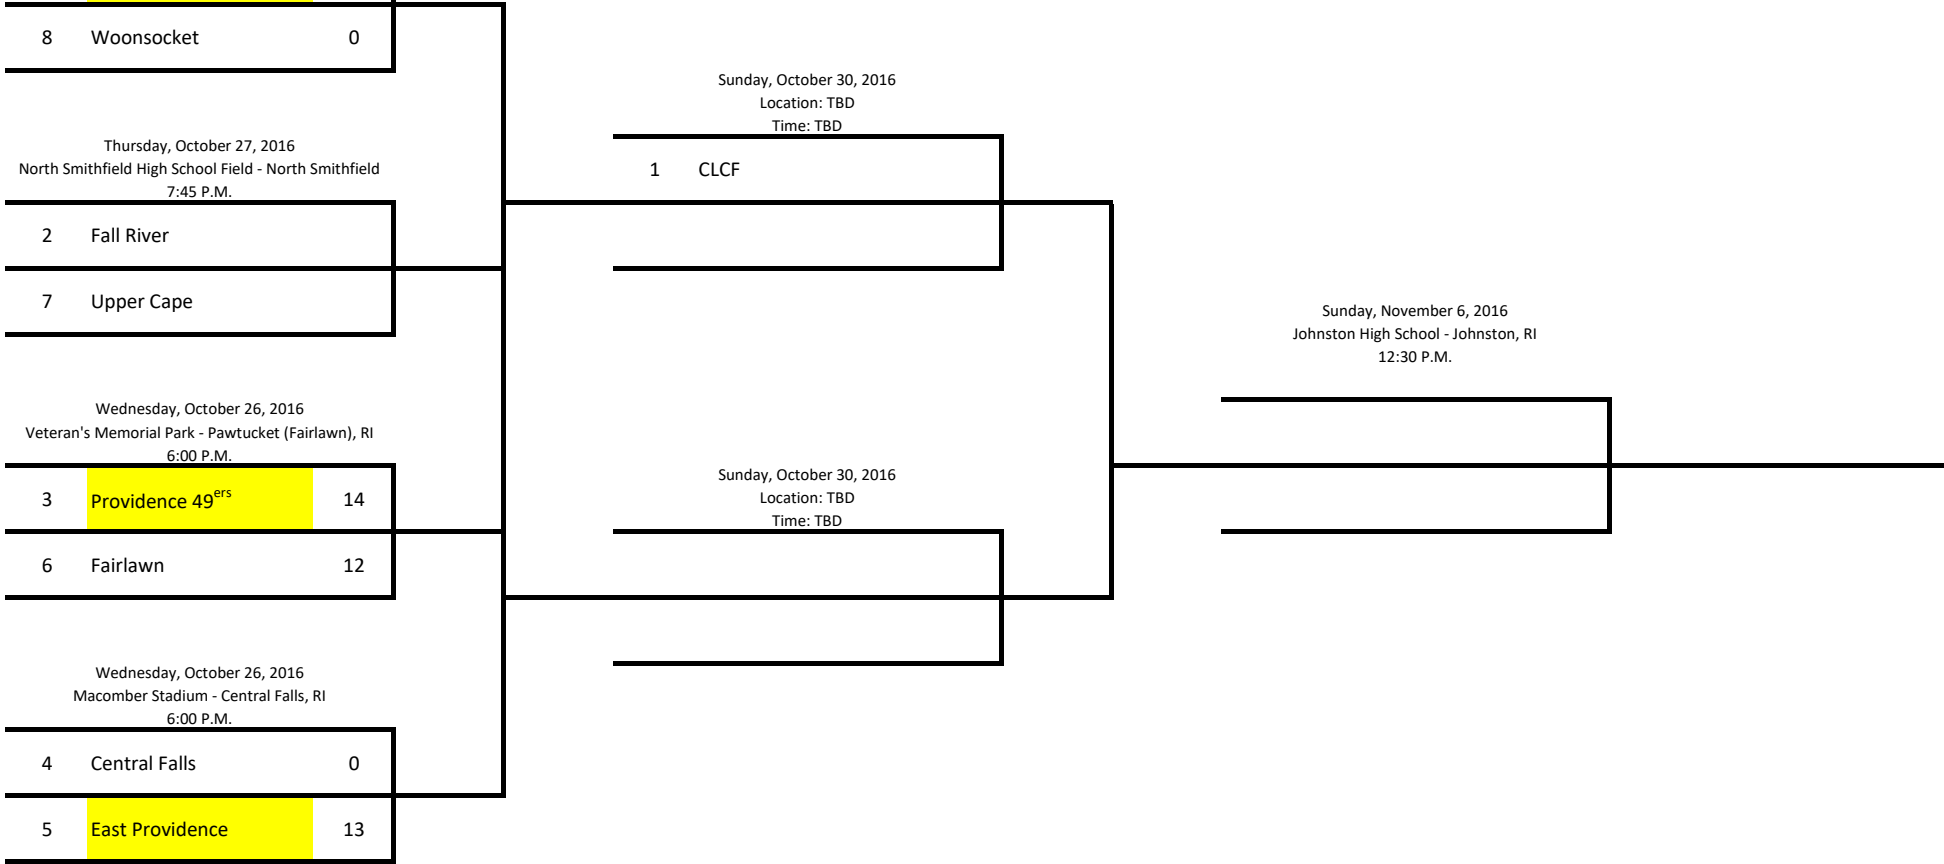

10 and Under

Wednesday, October 26, 2016
Cranston Stadium - Cranston, RI
6:00 P.M.

1	CLCF	26
8	Woonsocket	0

Thursday, October 27, 2016
North Smithfield High School Field - North Smithfield
7:45 P.M.

2	Fall River
7	Upper Cape

Wednesday, October 26, 2016
Veteran's Memorial Park - Pawtucket (Fairlawn), RI
6:00 P.M.

3	Providence 49ers	14
6	Fairlawn	12

Wednesday, October 26, 2016
Macomber Stadium - Central Falls, RI
6:00 P.M.

4	Central Falls	0
5	East Providence	13

Sunday, October 30, 2016
Location: TBD
Time: TBD

1 CLCF

Sunday, October 30, 2016
Location: TBD
Time: TBD

Sunday, November 6, 2016
Johnston High School - Johnston, RI
12:30 P.M.